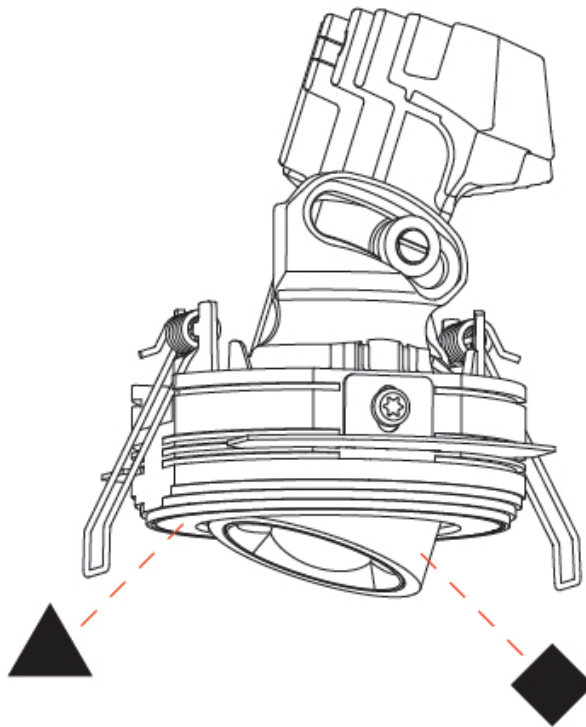

OIKO PRO ROUND ADJUSTABLE TRIMLESS

A35815-

PROJECT
TYPE
SPECIFIER
QUANTITY
DATE